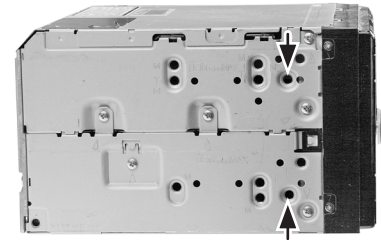

(sample photo)