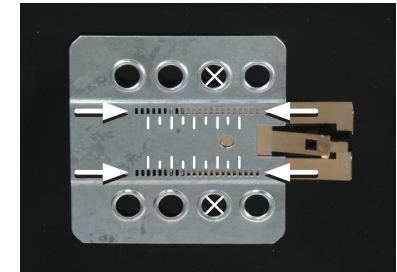

### Pioneer Navigation

Double DIN Set contents

- (1) Metal Frame
- (2) Installation Kit
- (3) Mounting Frame
- (4) Facia Plate

## Ford models with oval shaped 6000CD audio system

Oval shaped Ford 6000CD system

A new Ford dashboard panel is required if the car was delivered with an oval shaped audio system.

(sample photo)

(sample photo)

Mount the metal brackets to the double DIN head unit.

The position of the copper coloured holder can be adjusted to your needs for perfect fit. (see sample)

Push the metal frame into the mounting frame.

Connect all required circuit points and push the double DIN head unit until it snaps in.

Place the facia plate

Reinstall everything in reverse order to finish installation.