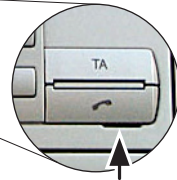

2. Place the mounting frame on the dashboard and fix it.

Push the metal frame into the mounting frame.

Connect all required circuit points and push the double DIN head unit until it snaps in.

Place the facia plate

Reinstall everything in reverse order to finish installation.

All installation work must be performed by a qualified professional installer only. The manufacturer / dealer is not liable for any kind of incidental or indirect damages.