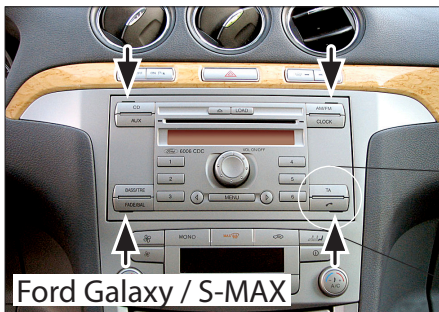

Ford with other audio systems

1. Insert Ford radio release keys in the holes of the OEM head unit. Remove OEM head unit by pulling it towards your direction.