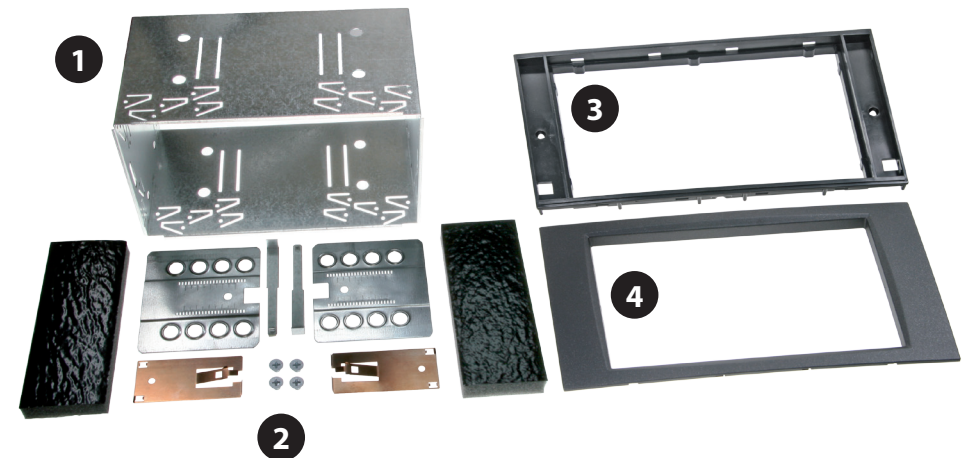

### Pioneer Navigation

Double DIN Set contents

- (1) Metal Frame
- (2) Installation Kit
- (3) Mounting Frame
- (4) Facia Plate

## Ford models with oval shaped 6000CD audio system

Oval shaped Ford 6000CD system

A new Ford dashboard panel is required if the car was delivered with an oval shaped audio system.

(sample photo)

(sample photo)

Mount the metal brackets to the double DIN head unit.

The position of the copper coloured holder can be adjusted to your needs for perfect fit. (see sample)

Push the metal frame into the mounting frame.

Connect all required circuit points and push the double DIN head unit until it snaps in.

Place the facia plate

Reinstall everything in reverse order to finish installation.